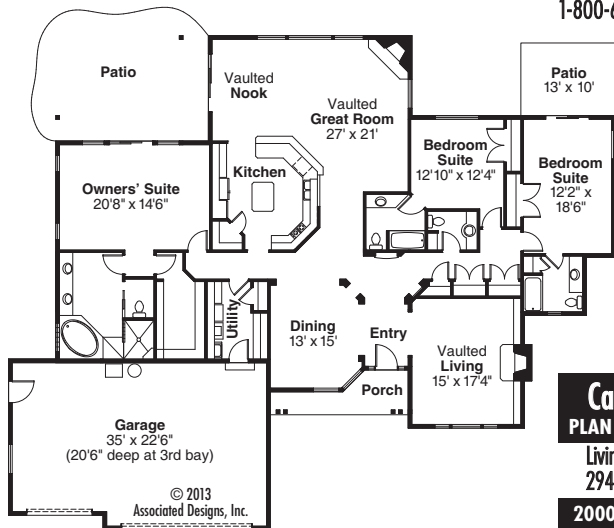

Multipaned windows sparkle across the front of this inviting ranch-style home. Formal rooms flank the entry, while the vaulted kitchen at its heart is open to the window-bright vaulted nook and great room at the rear. The owners' suite bathroom is luxurious, and the other two bedrooms also have full bathrooms. For more details, log onto [www.Home-Plan-Weekly.com](http://www.Home-Plan-Weekly.com), or call

1-800-634-0123.

**Carson**  
**PLAN 30-670**

Living Area  
2944 sq.ft.

**2000 SERIES**