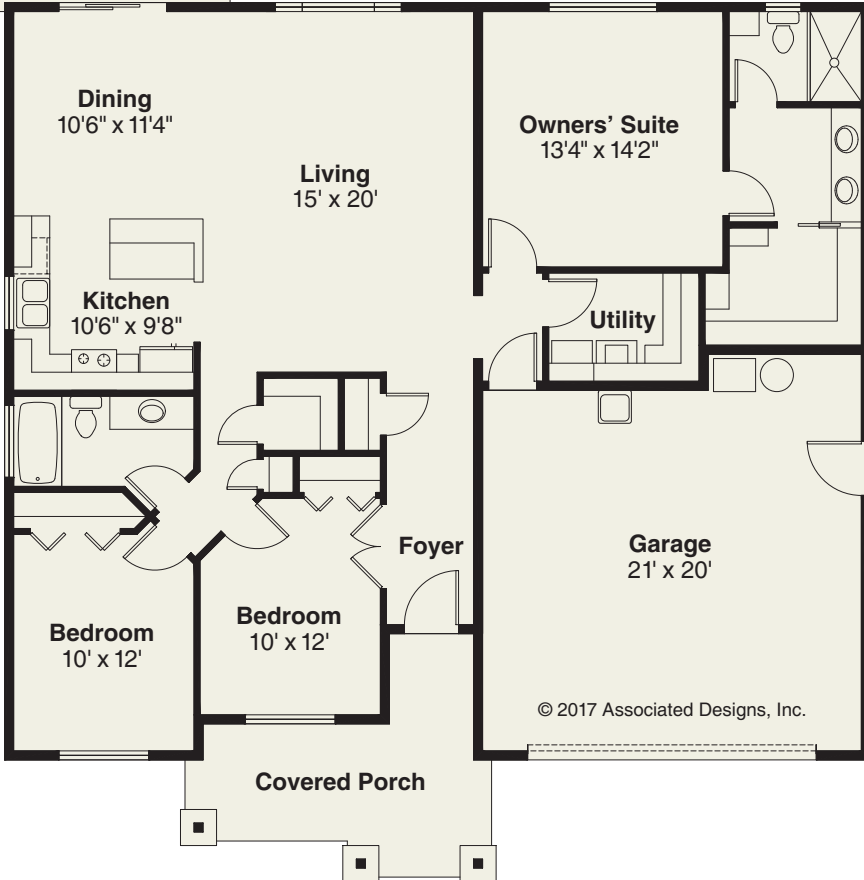

**Covered  
Patio**  
12' x 8'

**Dogwood**  
PLAN 30-748

Living Area 1501 sq.ft.

Garage 462 sq.ft.

Dimensions 48' x 56'

**1000 SERIES**

[www.AssociatedDesigns.com](http://www.AssociatedDesigns.com)

© 2017 Associated Designs, Inc.