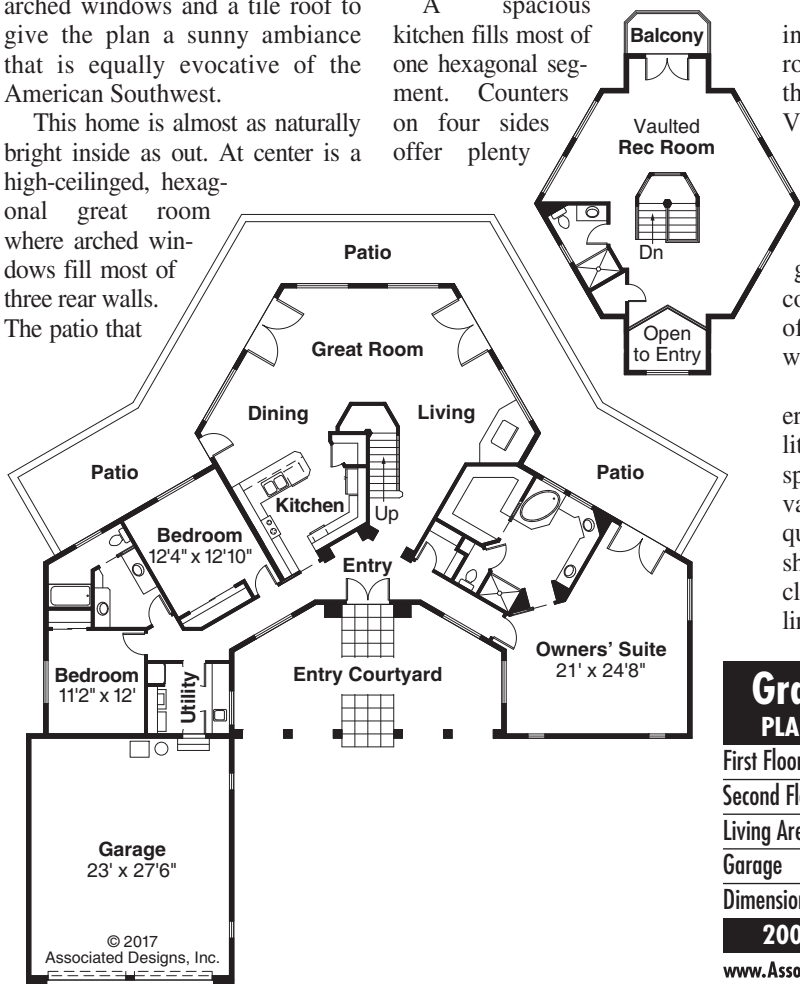

Grandeza
PLAN 10-136
First Floor 2375 sq.ft.
Second Floor 604 sq.ft.
Living Area 2979 sq.ft.
Garage 686 sq.ft.
Dimensions 77'1" x 85'8"
2000 SERIES
www.AssociatedDesigns.com