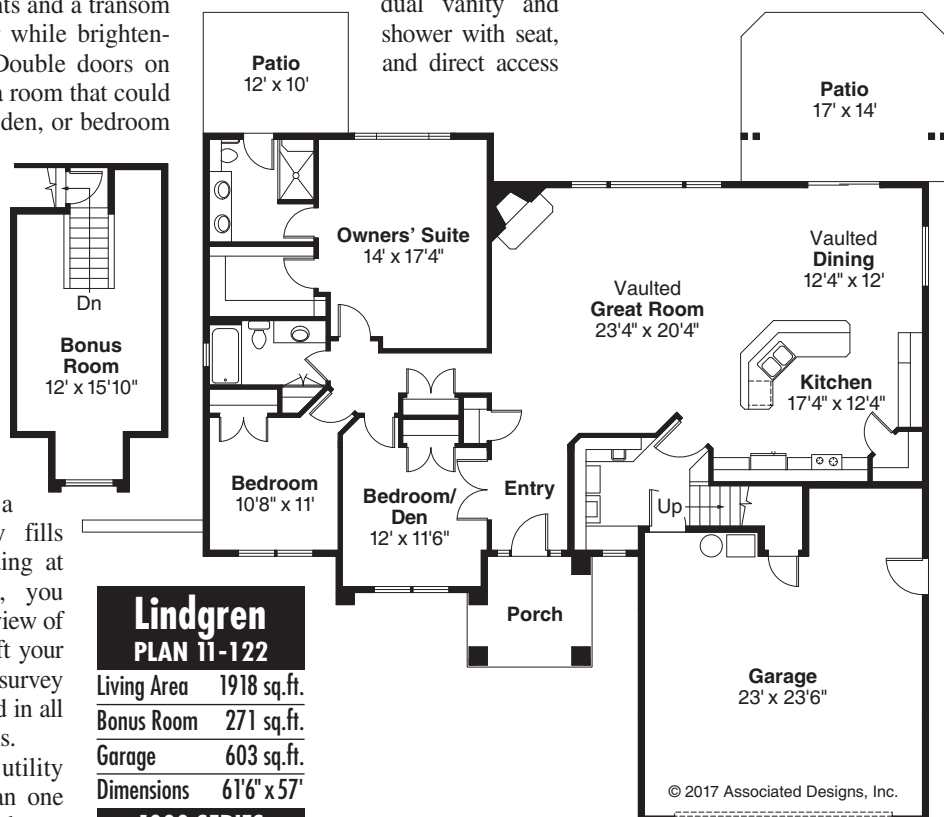

Lindgren
PLAN 11-122

Living Area	1918 sq.ft.
Bonus Room	271 sq.ft.
Garage	603 sq.ft.
Dimensions	61'6" x 57'

1000 SERIES
www.AssociatedDesigns.com

© 2017 Associated Designs, Inc.