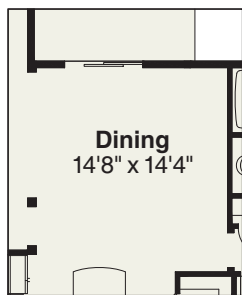

Manor Heart
PLAN 10-590

Living Area 2283 sq.ft.

Bonus Room 286 sq.ft.

Garage 599 sq.ft.

Dimensions 74' x 64'

2000 SERIES

www.AssociatedDesigns.com

Alternate Crawl Space Dining Room Layout