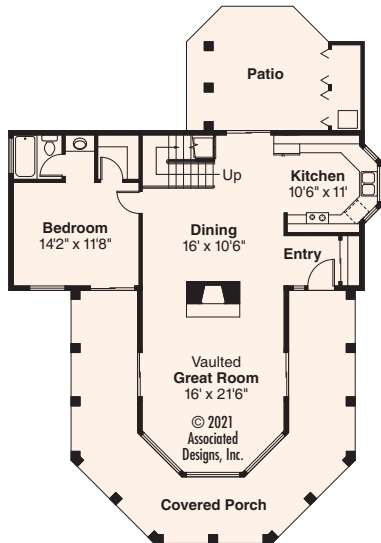

Arched windows and a U-shaped stucco colonnade give a bright and breezy look to this Mediterranean-style home, inside and out. A wide fireplace separates the window-bright vaulted great room from the dining room and kitchen. Outdoor living space is abundant and directly accessible from all ground floor areas. For more details, log onto www.Home-Plan-Weekly.com, or call 1-800-634-0123.

Lauderdale
PLAN 11-037

Living Area
1575sq.ft.

1000 SERIES