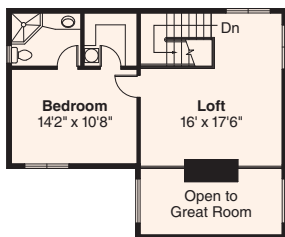

Lauderdale
PLAN 11-037

Living Area
1575sq.ft.

1000 SERIES