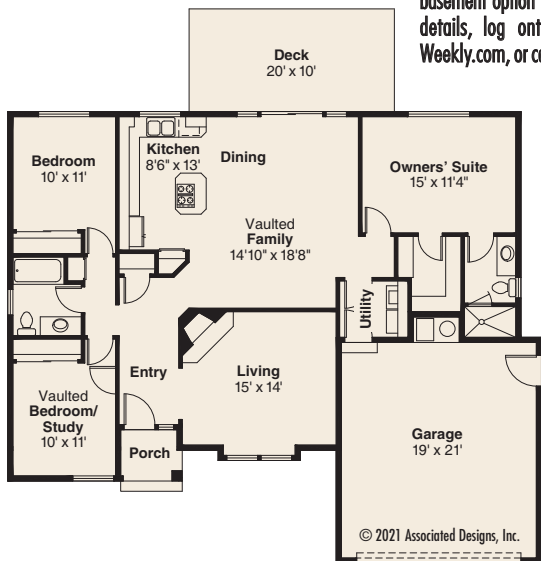

Looking to downsize without losing amenities? A spacious vaulted family living area fills the heart of this small three-bedroom home. The kitchen is open to the family room across a work island with built-in range and oven. Sliding glass doors open onto a deck that could be screened. A basement option is available. For more details, log onto www.Home-Plan-Weekly.com, or call 1-800-634-0123.

Phoenix
PLAN 10-061

Living Area
1485 sq.ft.

1000 SERIES