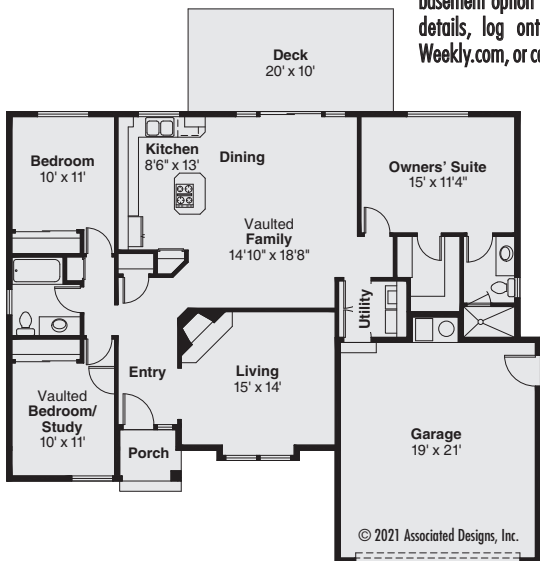

Looking to downsize without losing amenities? A spacious vaulted family living area fills the heart of this small three-bedroom home. The kitchen is open to the family room across a work island with built-in range and oven. Sliding glass doors open onto a deck that could be screened. A basement option is available. For more details, log onto [www.Home-Plan-Weekly.com](http://www.Home-Plan-Weekly.com), or call 1-800-634-0123.

**Phoenix**  
**PLAN 10-061**

Living Area  
1485 sq.ft.

**1000 SERIES**