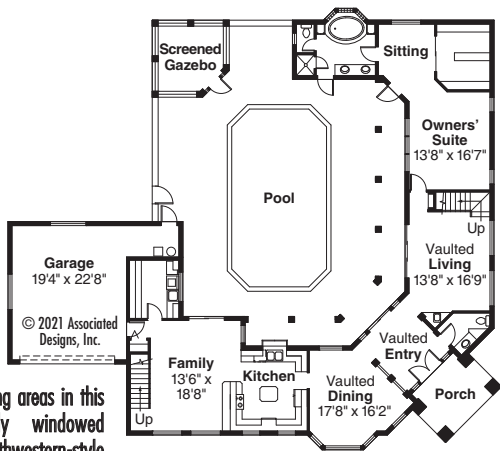

Savannah PLAN 11-035

Living Area
3327 sq.ft.

3000 SERIES

Living areas in this richly windowed Southwestern-style home nearly encircle a central courtyard with a swimming pool. All of the main floor living areas boast pool views. A luxurious owners' suite with a sitting room is also on the ground floor. Four more bedrooms and two bathrooms are upstairs. For more details, log onto www.Home-Plan-Weekly.com, or call 1-800-634-0123.