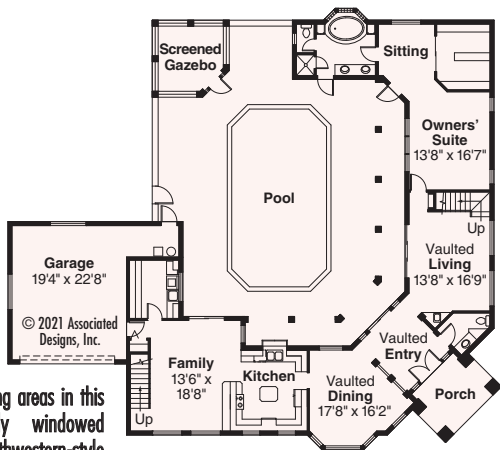

## Savannah PLAN 11-035

Living Area  
3327 sq.ft.

3000 SERIES

Living areas in this richly windowed Southwestern-style home nearly encircle a central courtyard with a swimming pool. All of the main floor living areas boast pool views. A luxurious owners' suite with a sitting room is also on the ground floor. Four more bedrooms and two bathrooms are upstairs. For more details, log onto [www.Home-Plan-Weekly.com](http://www.Home-Plan-Weekly.com), or call 1-800-634-0123.