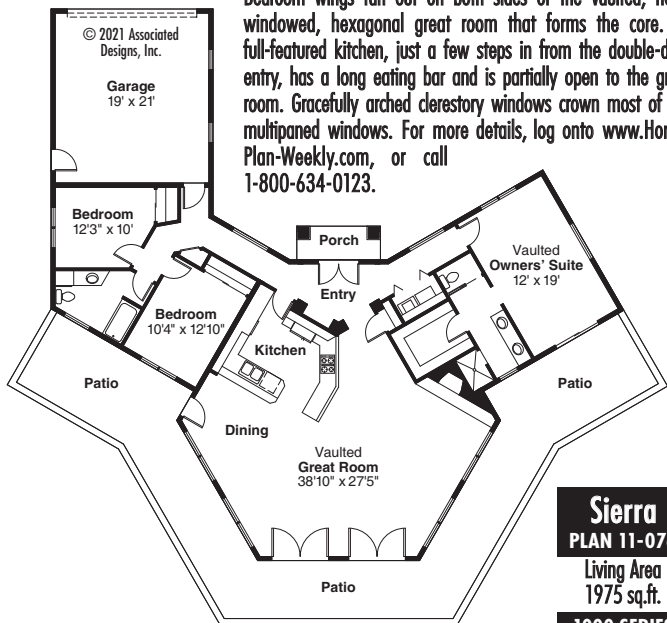

Bedroom wings fan out on both sides of the vaulted, richly windowed, hexagonal great room that forms the core. Its full-featured kitchen, just a few steps in from the double-door entry, has a long eating bar and is partially open to the great room. Gracefully arched clerestory windows crown most of the multipaned windows. For more details, log onto [www.Home-Plan-Weekly.com](http://www.Home-Plan-Weekly.com), or call 1-800-634-0123.

**Sierra**  
**PLAN 11-076**

Living Area  
1975 sq.ft.

**1000 SERIES**