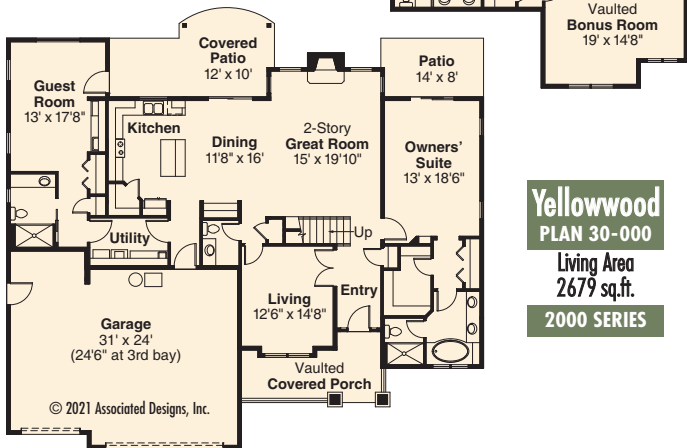

This Craftsman four-bedroom cottage has an expansive great room on the ground floor, as well as a vaulted recreation room on the second level. A wealth of windows surrounds the fireplace in the two-story great room at its core, which is open to the dining room and spacious kitchen. The owners' suite has a luxurious private bathroom. For more details, log onto www.Home-Plan-Weekly.com, or call 1-800-634-0123.

Yellowwood
PLAN 30-000

Living Area
2679 sq.ft.

2000 SERIES