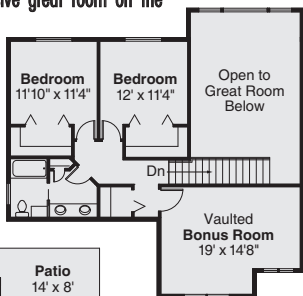

This Craftsman four-bedroom cottage has an expansive great room on the ground floor, as well as a vaulted recreation room on the second level. A wealth of windows surrounds the fireplace in the two-story great room at its core, which is open to the dining room and spacious kitchen. The owners' suite has a luxurious private bathroom. For more details, log onto www.Home-Plan-Weekly.com, or call 1-800-634-0123.

Yellowwood
PLAN 30-000

Living Area
2679 sq.ft.

2000 SERIES