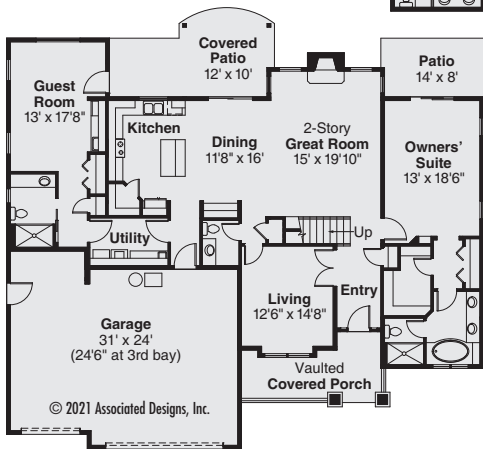

This Craftsman four-bedroom cottage has an expansive great room on the ground floor, as well as a vaulted recreation room on the second level. A wealth of windows surrounds the fireplace in the two-story great room at its core, which is open to the dining room and spacious kitchen. The owners' suite has a luxurious private bathroom. For more details, log onto www.Home-Plan-Weekly.com, or call 1-800-634-0123.

Yellowwood
PLAN 30-000

Living Area
2679 sq.ft.

2000 SERIES